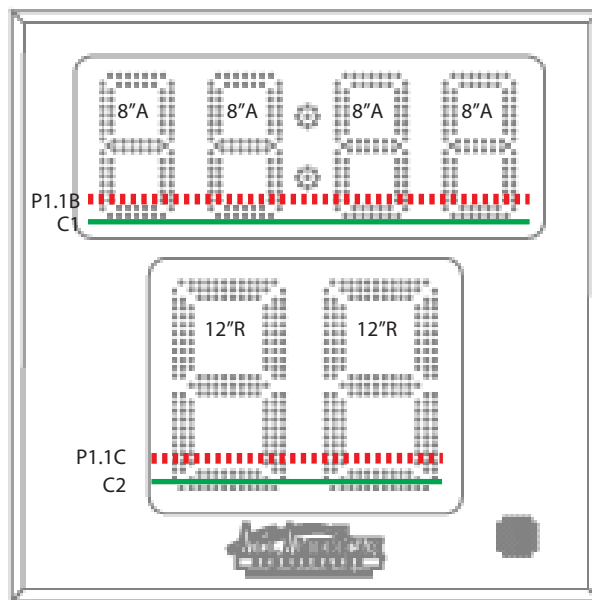

Scoreboard Type: 100

## 8296 Basketball Controller Plate

CONTROLLER PLATE BEHIND DIGIT PAN

Power Supply Outputs (Full Brightness & Full Digits): P1.1 ≈ 4.28A (4.48A with 450N Horn)

"C" refers to controller board output. If Indicators are used, C4 data will go to the Indicator Driver Board and then to the digit(s).

— = DATA    ■■■■■ = 10.5VDC POWER

115 VAC / 60 Hz - 1.4 Amps