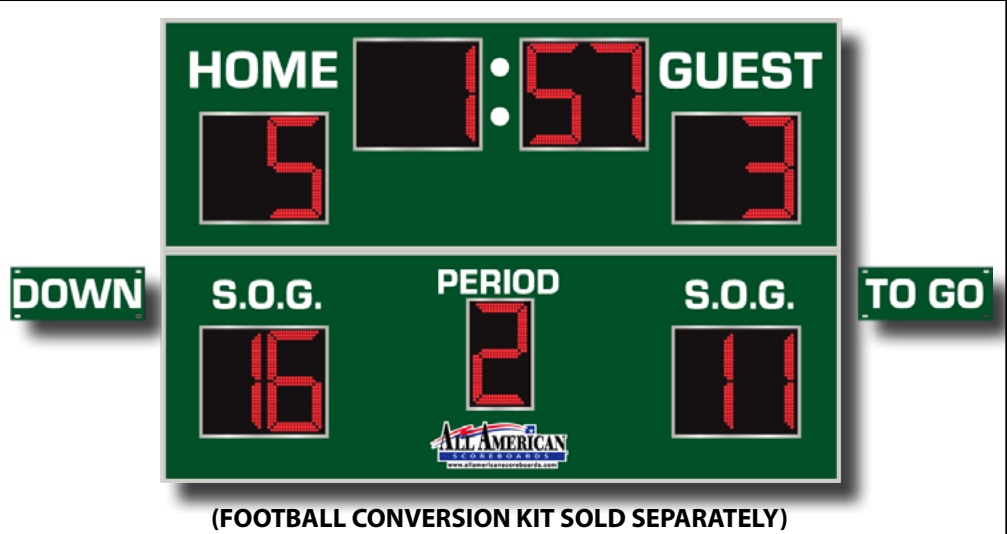

SCOREBOARDS™
OUTDOOR SCOREBOARD
8718
Soccer
Field Hockey
Football

OVERALL DIMENSION	8' high x 12' wide x 4.75" deep.
INFORMATION DISPLAYED	Game Time, Home Score, Guest Score, Shots on Goal, Period
DIGITS	Bright Red, 7-Segment LEDs.
GAME TIME	18" High Digits, Shall register 00:00-99:59.
SCORE	18" High Digits, Shall register 0-99.
PERIOD	18" High Digits, Programmable up to 9. O is shown for Overtime.
SHOTS ON GOAL	18" High Digits, Shall Register 0-99.
CAPTIONS	White vinyl letters.
CONSTRUCTION	4" extruded aluminum case, .093" thick. Face panels are 22 GA Galvaneal, finished in choice of colors (Black, Navy, Blue, Bright Blue, Purple, Burgundy, Red, Forest Green, Green, custom colors available).
ELECTRONICS	100% solid state, microprocessor controlled system.
SERVICING	Front access for ease of servicing. Plug in modules for ease of replacement.
MICROPROCESSOR CONTROL CONSOLE	Extruded Aluminum, high impact low profile microprocessor control console, latest state of the art, user friendly. Size: 13.25" wide x 5" high x 9" deep. Weights: 6 lbs. Microprocessor to be supplied with 25 feet of cable (hardwire). Microprocessor control console with membrane keyboard provides for direct entry of all information. Radio Control is available.
	
JUNCTION BOX	One junction box 5" x 3" with cover and plug. (Hardwire)
DATA CABLE	Twisted pair, direct burial, RJ45 Connectors.
POWER REQUIREMENTS	115 VAC, 60 Hz. Minimum one 20A circuit is recommended.
INSTALLATION	May be installed on two posts. Mounting brackets are supplied with scoreboard.
WEIGHT	Net 400 lbs. / Shipping 600 lbs.
WARRANTY	Five year guarantee against defects in materials and workmanship. Factory repair service for parts in warranty. Union label.