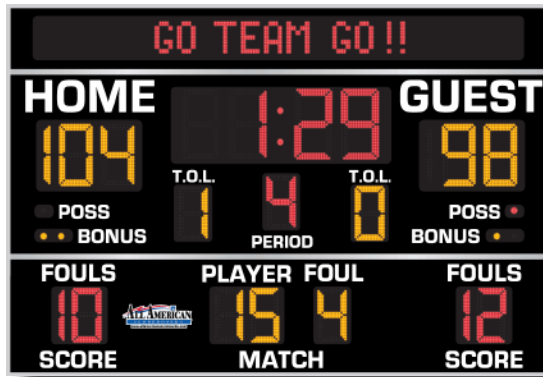

**INDOOR SCOREBOARD**  
**8218EMC**  
BASKETBALL  
Wrestling  
Volleyball  
Segment Timer  
+ Electronic Message Center

<b>OVERALL DIMENSION</b>	8'2" high x 12' wide x 5" deep.
<b>INFORMATION DISPLAYED</b>	Game Time, Home and Guest Score, Period, Time Outs Left, Fouls, Double Bonus, Possession. May also be used for wrestling and volleyball.
<b>DIGITS</b>	Bright Red and Amber, 7-Segment LEDs.
<b>GAME TIME</b>	18" High Red Digits, Shall register 0:00 - 99:59, 1/10 second capable. May display Time Of Day when not in use and during select sports.
<b>SCORE</b>	16" High Amber Digits, Shall register 0-199.
<b>PERIOD</b>	14" High Red Digits, Shall register 1-4.
<b>T.O.L.</b>	14" High Amber Digits, Shall Register 1-9.
<b>FOULS</b>	14" High Red Digits, Shall Register 1-19.
<b>PLAYER</b>	14" High Amber Digits, Shall Register 00-99.
<b>PLAYER FOUL</b>	14" High Amber Digits, Shall register 0-9.
<b>POSSESSION</b>	Indicated by 2" Red LED Indicators.
<b>BONUS / DOUBLE BONUS</b>	Indicated by 2" Amber LED Indicators.
<b>CAPTIONS</b>	White vinyl letters.
<b>EMC</b>	Built in Everbrite Message Center: a text only message center with 8" character height. Send 99 different looped programs and 99 different messages instantly during gameplay. Second console required for instant messages.
<b>CONSTRUCTION</b>	5" extruded aluminum frame, .093" thick. Face panels made from shatter resistant polycarbonate (Black, Navy, Blue, Bright Blue, Violet, Maroon, Red, Forest Green, Green, custom colors available).
<b>ELECTRONICS</b>	100% solid state, microprocessor controlled system.
<b>HORN</b>	Includes external 100 dB horn. 120dB Trumpet horn is available.
<b>SERVICING</b>	Front access for ease of servicing. Plug in modules for ease of replacement.
<b>MICROPROCESSOR CONTROL CONSOLE</b>	Extruded Aluminum, high impact low profile microprocessor control console, latest state of the art, user friendly. Size: 13.25" wide x 5" high x 9" deep. Weight: 6 lbs. Microprocessor to be supplied with 25 feet of cable (hardwire). Microprocessor control console with membrane keyboard provides for direct entry of all information. Radio Control available.
<b>JUNCTION BOX</b>	One junction box 5" x 3" with cover and plug. (Hardwire)
<b>DATA CABLE</b>	Twisted pair, direct burial, RJ45 Connectors.
<b>POWER REQUIREMENTS</b>	120VAC. Minimum one 20A circuit is recommended.
<b>INSTALLATION</b>	May be mounted to nearly any wall surface.
<b>WEIGHT</b>	Net 301 lbs / Shipping 420 lbs.
<b>WARRANTY</b>	Five year guarantee against defects in materials and workmanship. Factory repair service for parts in warranty. Union label.